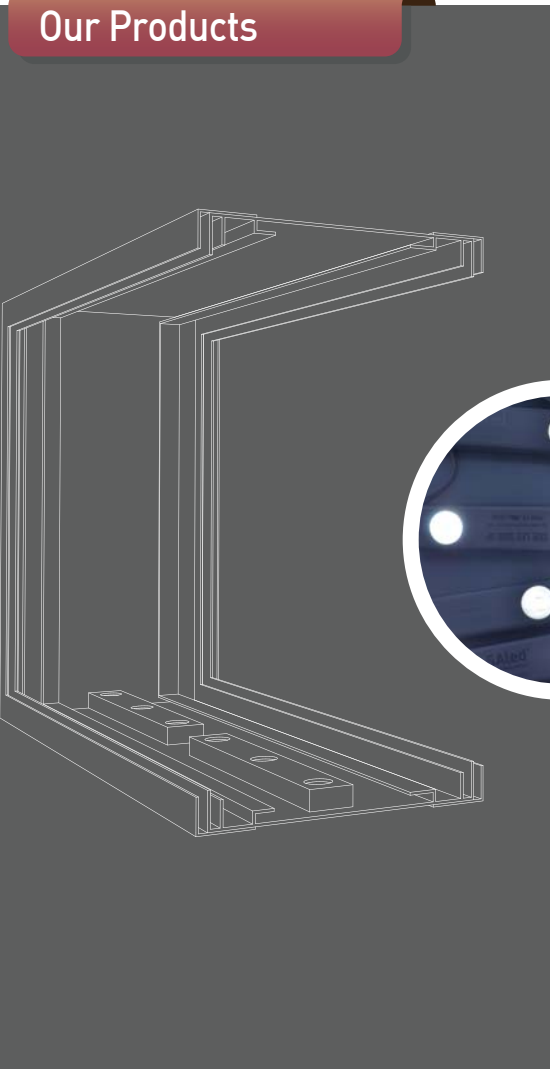

SA 141 DS AC LED SQ UA 200

This Acrylic face Lightbox is..

- ✓ Type Double sided
- ✓ Where to fix Under Awning
- ✓ Lighting source LED Lighting
- ✓ Cover size 25mm trims
- ✓ Colour White or Black (Others cost extra)

- Price do not include acrylic sheets
- Price do not include packaging and Delivery

Installation_Under Awning type

Our Products

- "TOP & BOTTOM" indicative stickers at the inside
- Fixed into awning directly or Using droppers
- Predrilled 6mm drain holes on bottom
- Remove screw from angle trims for insertion
- Remove angle trims from lightbox
- Insert Acrylic face into Body frame