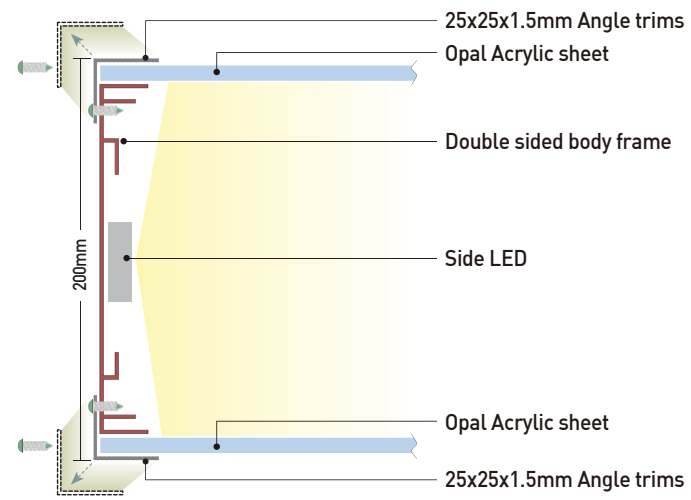

SA 141 DS AC LED SQ UA 200

This Acrylic face Lightbox is..

- ✓ Type Double sided
- ✓ Where to fix Under Awning
- ✓ Lighting source LED Lighting
- ✓ Cover size 25mm trims
- ✓ Colour White or Black (Others cost extra)

- Price do not include acrylic sheets
- Price do not include packaging and Delivery

Installation_Under Awning type

Our Products

- "TOP & BOTTOM" indicative stickers at the inside
- Fixed into awning directly or Using droppers
- Predrilled 6mm drain holes on bottom
- Remove screw from angle trims for insertion
- Remove angle trims from lightbox
- Insert Acrylic face into Body frame