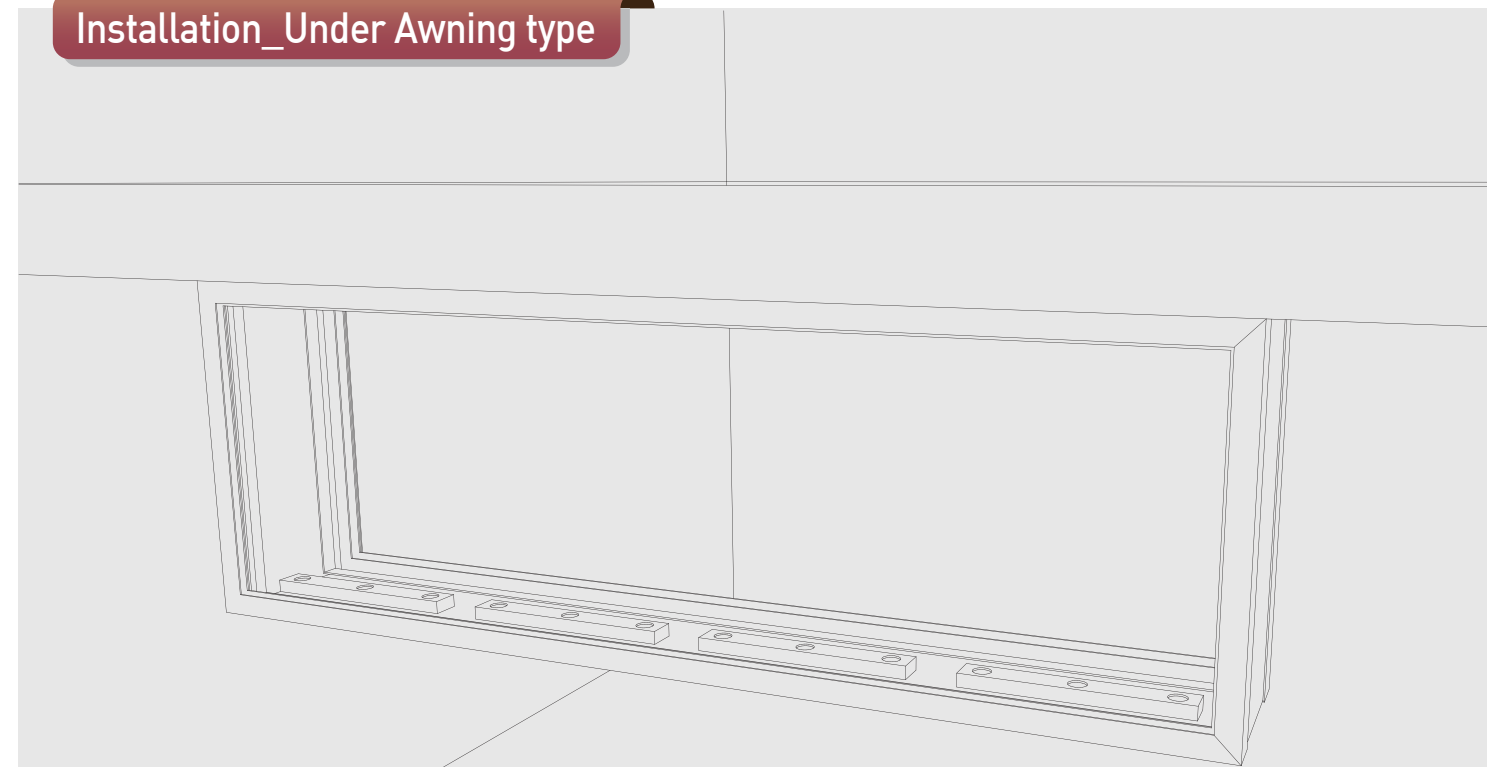

SA 141 DS AC LED SQ UA 200

This Acrylic face Lightbox is..

- ✓ Type Double sided
- ✓ Where to fix Under Awning
- ✓ Lighting source LED Lighting
- ✓ Cover size 25mm trims
- ✓ Colour White or Black (Others cost extra)

- Price do not include acrylic sheets
- Price do not include packaging and Delivery

Installation_Under Awning type

Our Products

- "TOP & BOTTOM" indicative stickers at the inside
- Fixed into awning directly or Using droppers
- Predrilled 6mm drain holes on bottom
- Remove screw from angle trims for insertion
- Remove angle trims from lightbox
- Insert Acrylic face into Body frame